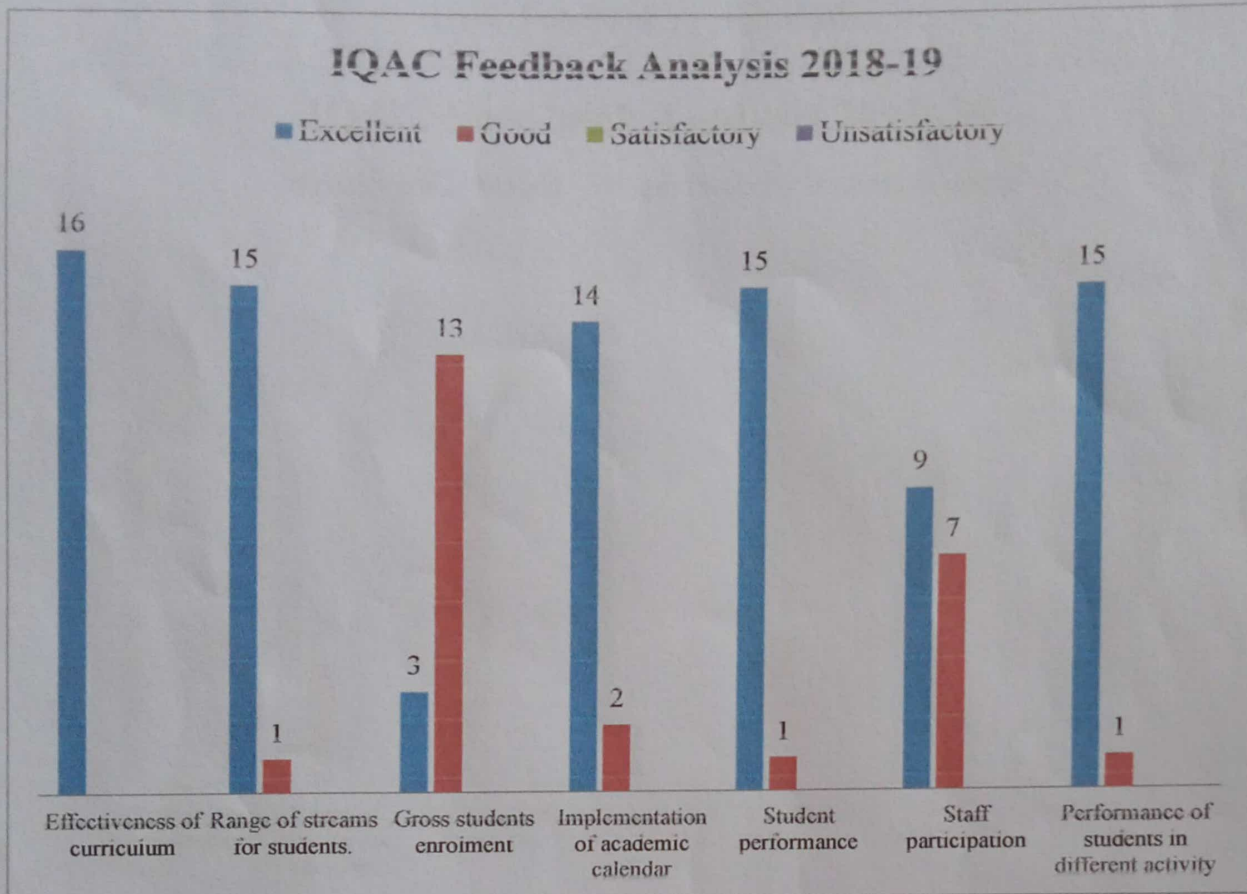

IQAC Feedback Analysis 2018-19

Nitish

Prof. Nitish Agarwal
IQAC Co-ordinator

Sanjivani Naik

Prof. Sanjivani Naik
I/C Principal