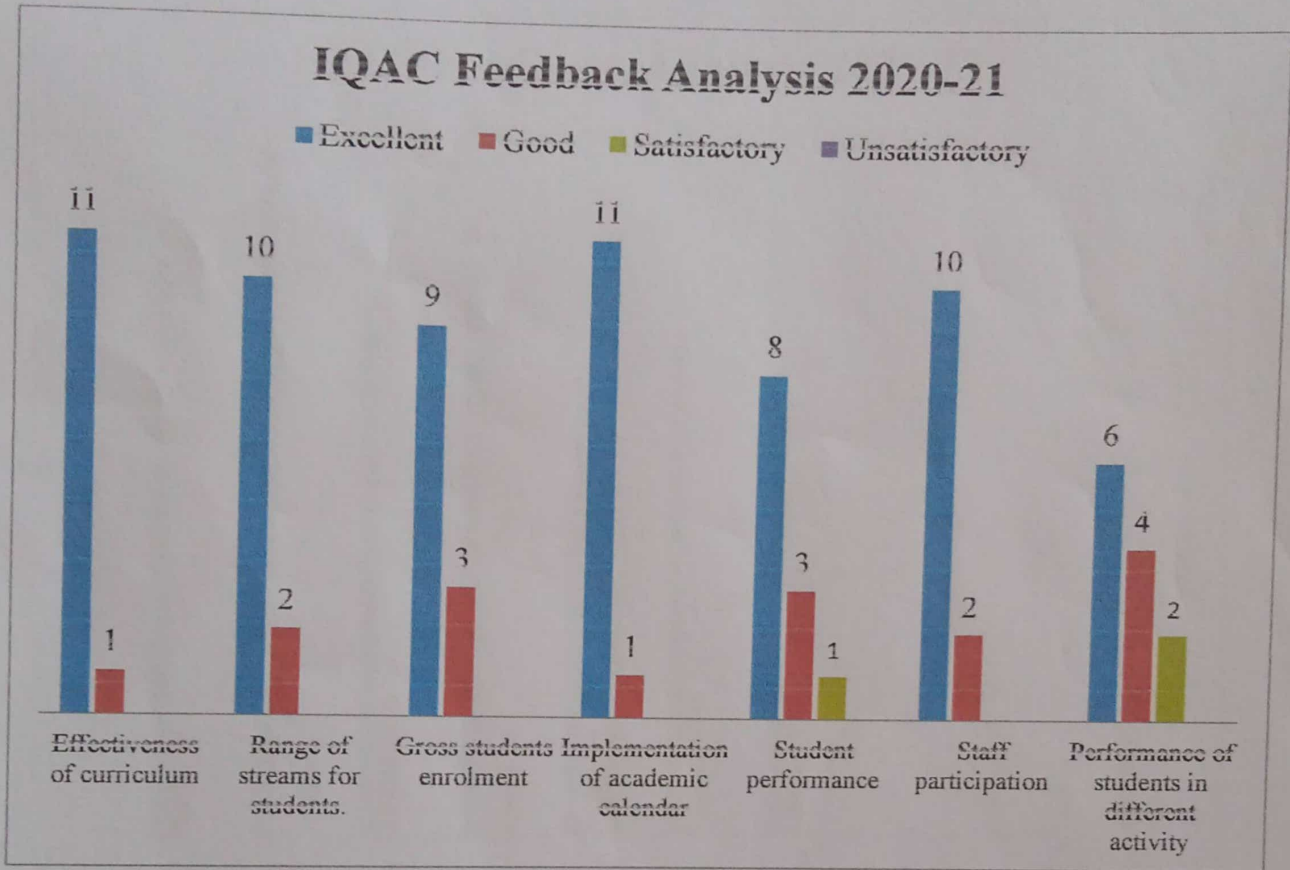

**Prabhakar Patil Education Society's of
Arts, Commerce and Science, Veshvi, Alibag**

IQAC Feedback Analysis 2020-21

Nitish

Prof. Nitish Agarwal
IQAC Co-ordinator

Sanjivani Naik

Prof. Sanjivani Naik
I/C Principal