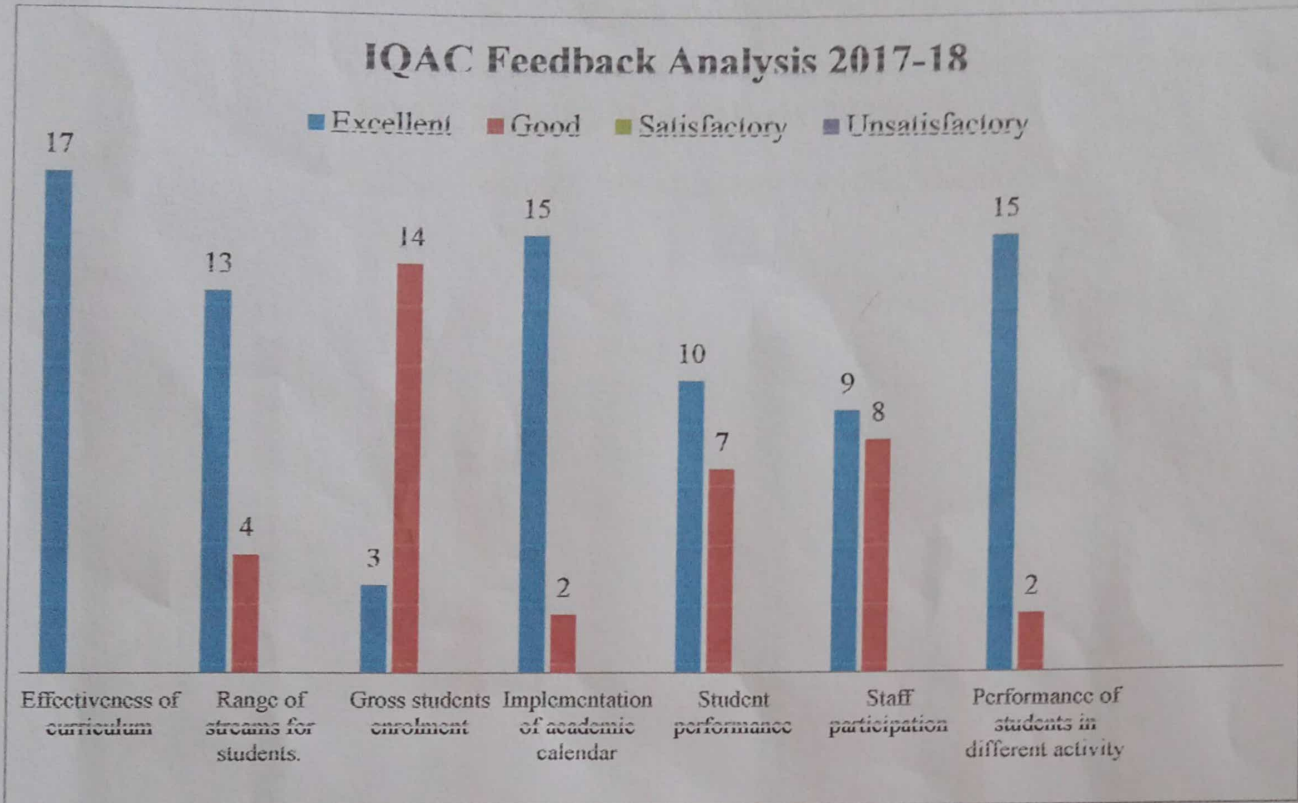

**Prabhakar Patil Education Society's of
Arts, Commerce and Science, Veshvi, Alibag**

IQAC Feedback Analysis 2017-18

Nitish

Prof. Nitish Agarwal
IQAC Co-ordinator

Sanjivani Naik

Prof. Sanjivani Naik
I/C Principal