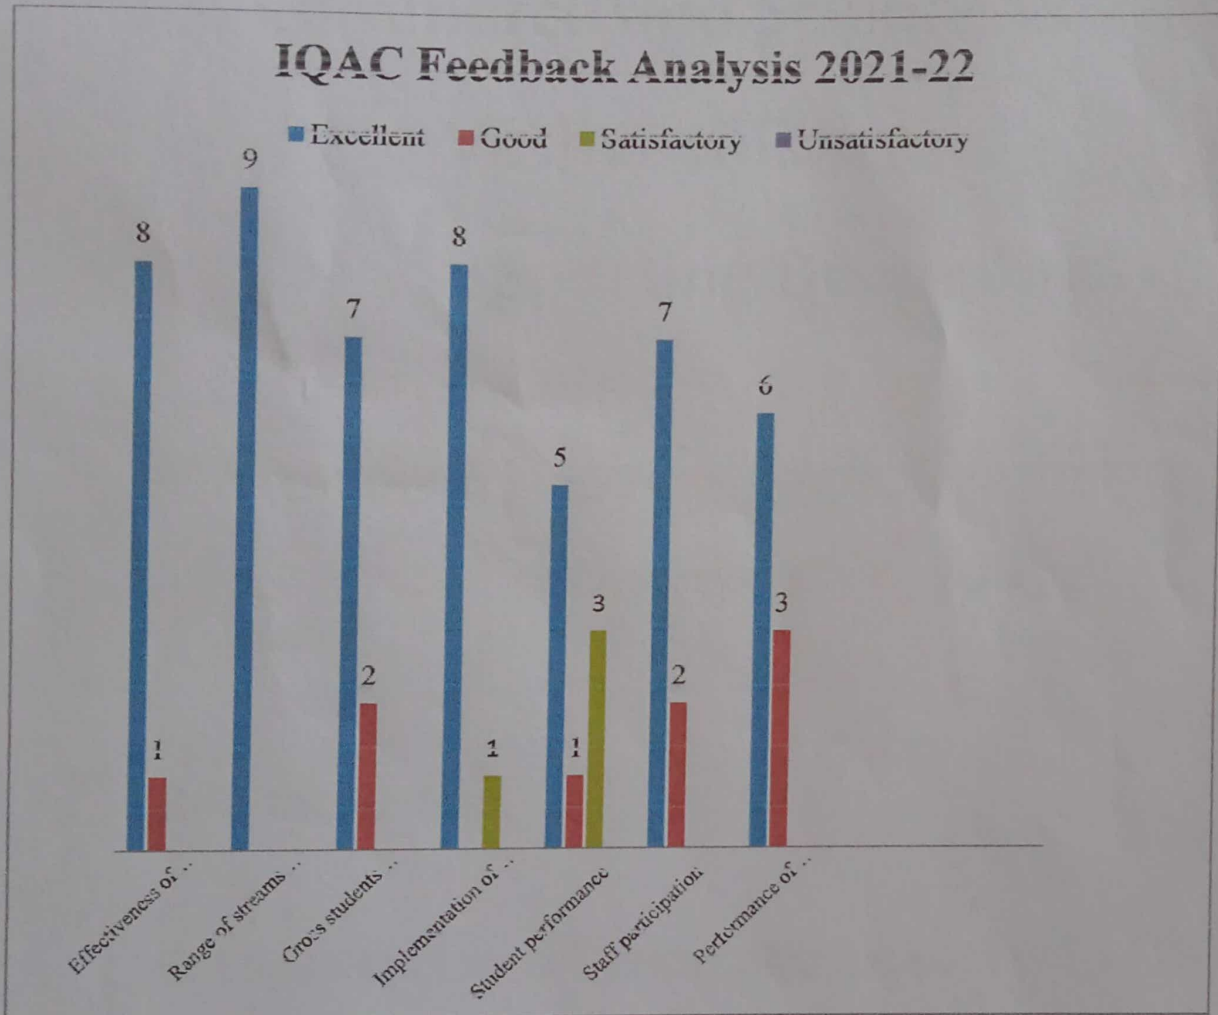

**Prabhakar Patil Education Society's of
Arts, Commerce and Science, Veshvi, Alibag**

IQAC Feedback Analysis 2021-22

Prof. Rasika Mhatre
IQAC Co-ordinator

Prof. Namrata Patil
I/C Principal