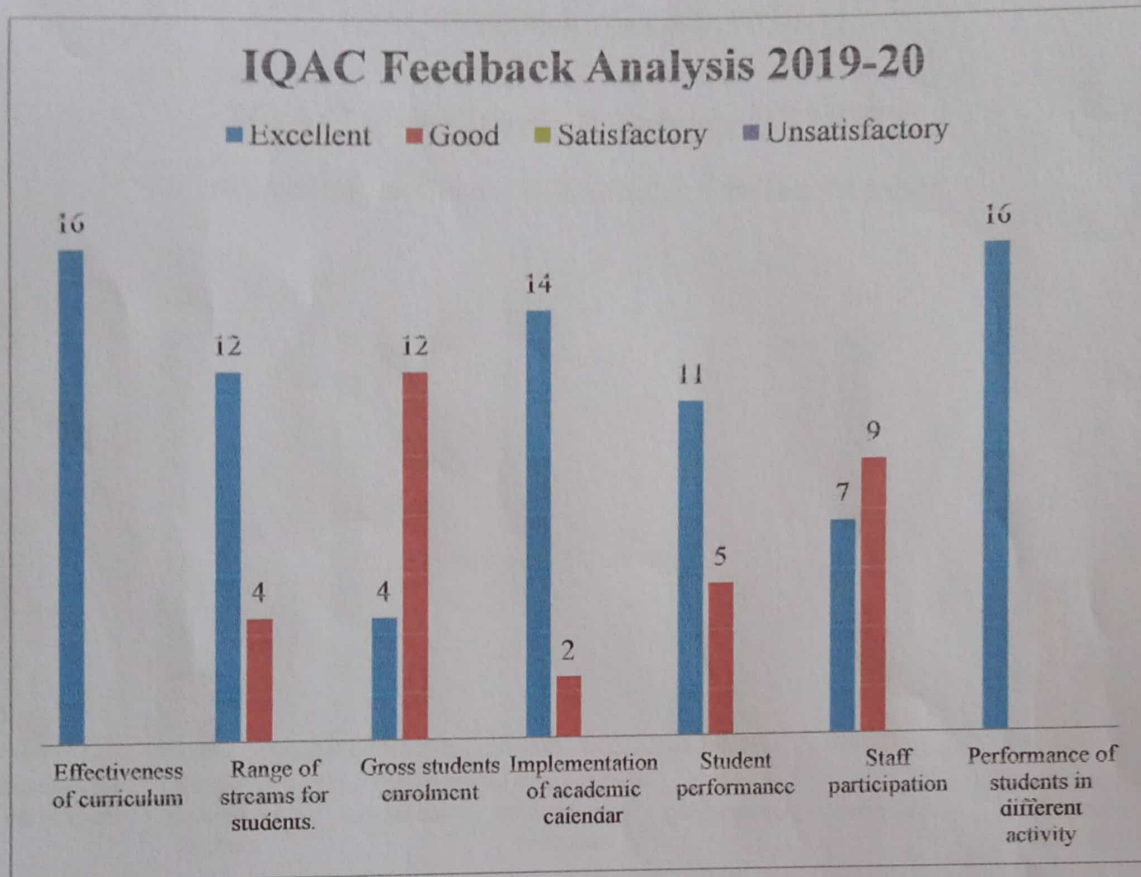

Prabhakar Patil Education Society's of
Arts, Commerce and Science, Veshvi, Alibag

IQAC Feedback Analysis 2019-20

Nitish
Prof. Nitish Agarwal
IQAC Co-ordinator

Sanjivani Naik
Prof. Sanjivani Naik
I/C Principal